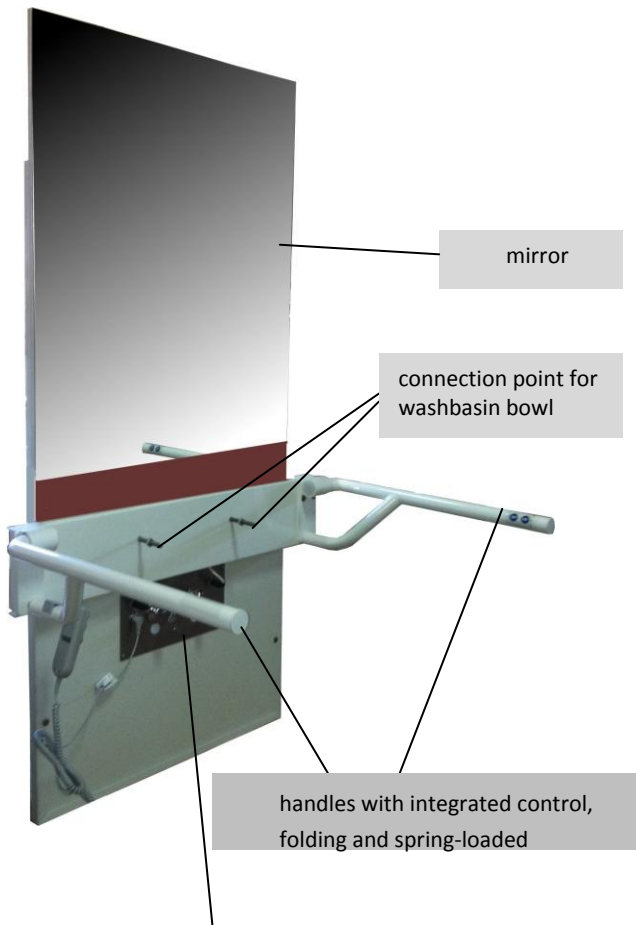

# Lift basin flush-mounting with mirror and folding handles

Dimensions: 1400 x 600 mm  
 Height adjustment: 650 - 1000 mm  
 Connection (drain): DN32  
 Power supply: 230V / 50Hz, 16A  
 Connection (water): G 1/2"  
 Angle valve: 10/G3/8"

washbasin alternatives:  
 Keramag Dejuna  
 550, 600, 650, 750 mm

water connection (warm and cold) und drain connection

## Dimensions lift basin flush-mounting element GP600