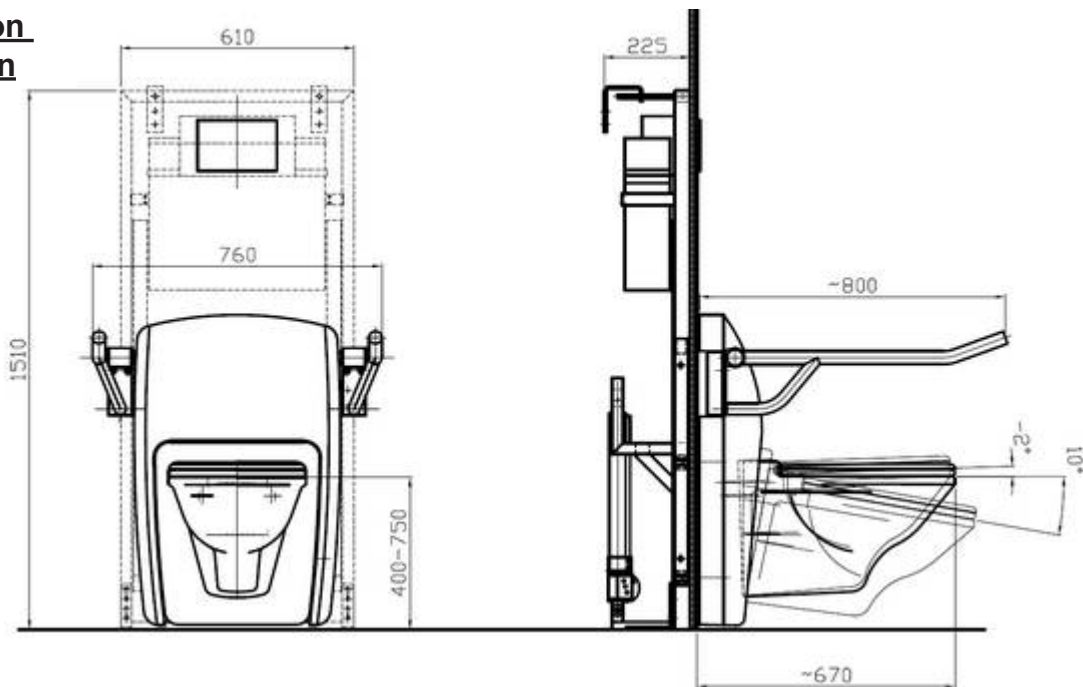

Dimension Sheet

SANTIS Care plus

Electrically adjustable in height and inclination lift toilet, flush-mounted

adjustable in height: 350 mm
from +10° to -2° inclinable

Electrically variable height and inclination adjustment even under load • comfortable stand-up and sit-down support • Suitable for almost any wall-mounted toilet • safe low voltage 24 V technology • accessible, ergonomically folding handles with integrated control and/or remote control (up, down, inclination, flushing) • further control via wall switch • easy cleaning and maintenance

Installation dimension

Technical data:

Dimensions: 1510x610x225
Height adjustment: 400-750 mm
Inclination: -2°; +10°
Drain: DN100
Water connection: G1/2"
Angle valve: 10/G3/8"
Power supply: 230V / 50Hz 16A
Drive control: 24V DC

- Integrated in-wall cistern UP 320 Geberit
- Flush plate Samba Geberit (Color: White)
- Flushing control:
 - Alt.1 mechanical
 - Alt.2 electrical with in handles integrated controlling keyboard
- movable and folding handles, sprung
 - Alt.1-Top Care
 - Alt.2-Top Care M
 - Alt.3-Top Care U