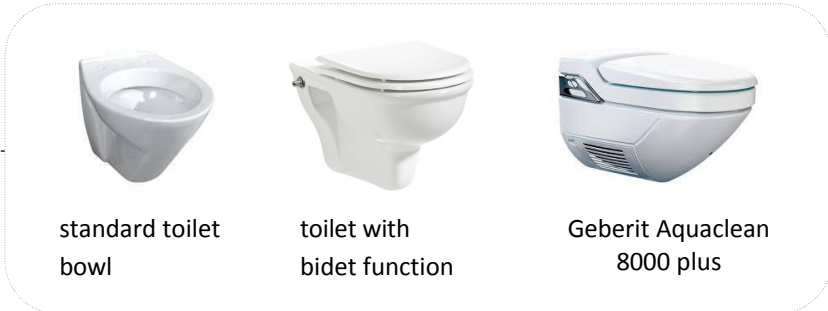

Configuration Sheet for the lift toilet Care and Care Plus

handles

controlling

toilet seat

toilet bowl

Top Care
single-arm, integrated control

Top Care M
double-arm, integrated control and toilet roll holder

Top Care U
double-arm, with or without toilet roll holder

Farbe: all RAL colors
Material: Steel tube D34 lacquered or stainless steel

Standard: integrated in handles (Top Care, Care M)
Adjustment in height: up, down
Inclination: forward, backward

Standard toilet bowl

Toilet bowl with bidet function - Type Temtasi SL

Geberit Aquaclean 8000